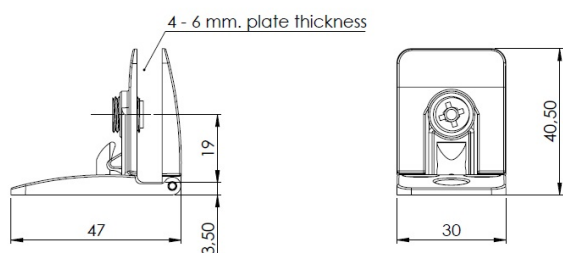

PRODUCT SHEET

Description:

Glass Door Hinge "Square II", Centre, BLK, Universal,F/Inset Doors, F/Glass Thickness 4-6mm, 1 Zamak Screw W/PVC Tip,, Catch Made of ABS Plastic

Item number:

15.06.282-0

Units	Box	Carton	HS Code	Barcode
Pcs.	10	100	8302100090	 5704866492522

Screw recommendation:
Euro-screw Ø6,3mm.
CSK-screw Ø4,5mm.

SISO A/S

Mileparken 11
DK-2740 Skovlunde
Denmark
VAT: DK 24786013

Phone +45 45 830 900

www.siso.dk
siso@siso.dk

Danske Bank
Nytorv Branch
Copenhagen
SWIFT: DABADKKK