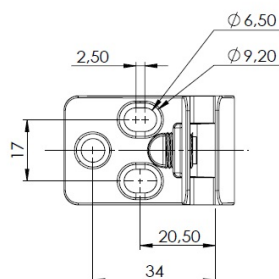

PRODUCT SHEET

Description:

Glass Door Hinge "Square II", Centre, BLK, Universal,F/Inset Doors, F/Glass Thickness 4-6mm, 1 Zamak Screw W/PVC Tip,, Catch Made of ABS Plastic

Item number:

15.06.282-0

Units	Box	Carton	HS Code	Barcode
Pcs.	10	100	8302100090	 5704866492522

Screw recommendation:
Euro-screw Ø6,3mm.
CSK-screw Ø4,5mm.

SISO A/S

Mileparken 11
DK-2740 Skovlunde
Denmark
VAT: DK 24786013

Phone +45 45 830 900

www.siso.dk
siso@siso.dk

Danske Bank
Nytorv Branch
Copenhagen
SWIFT: DABADKKK